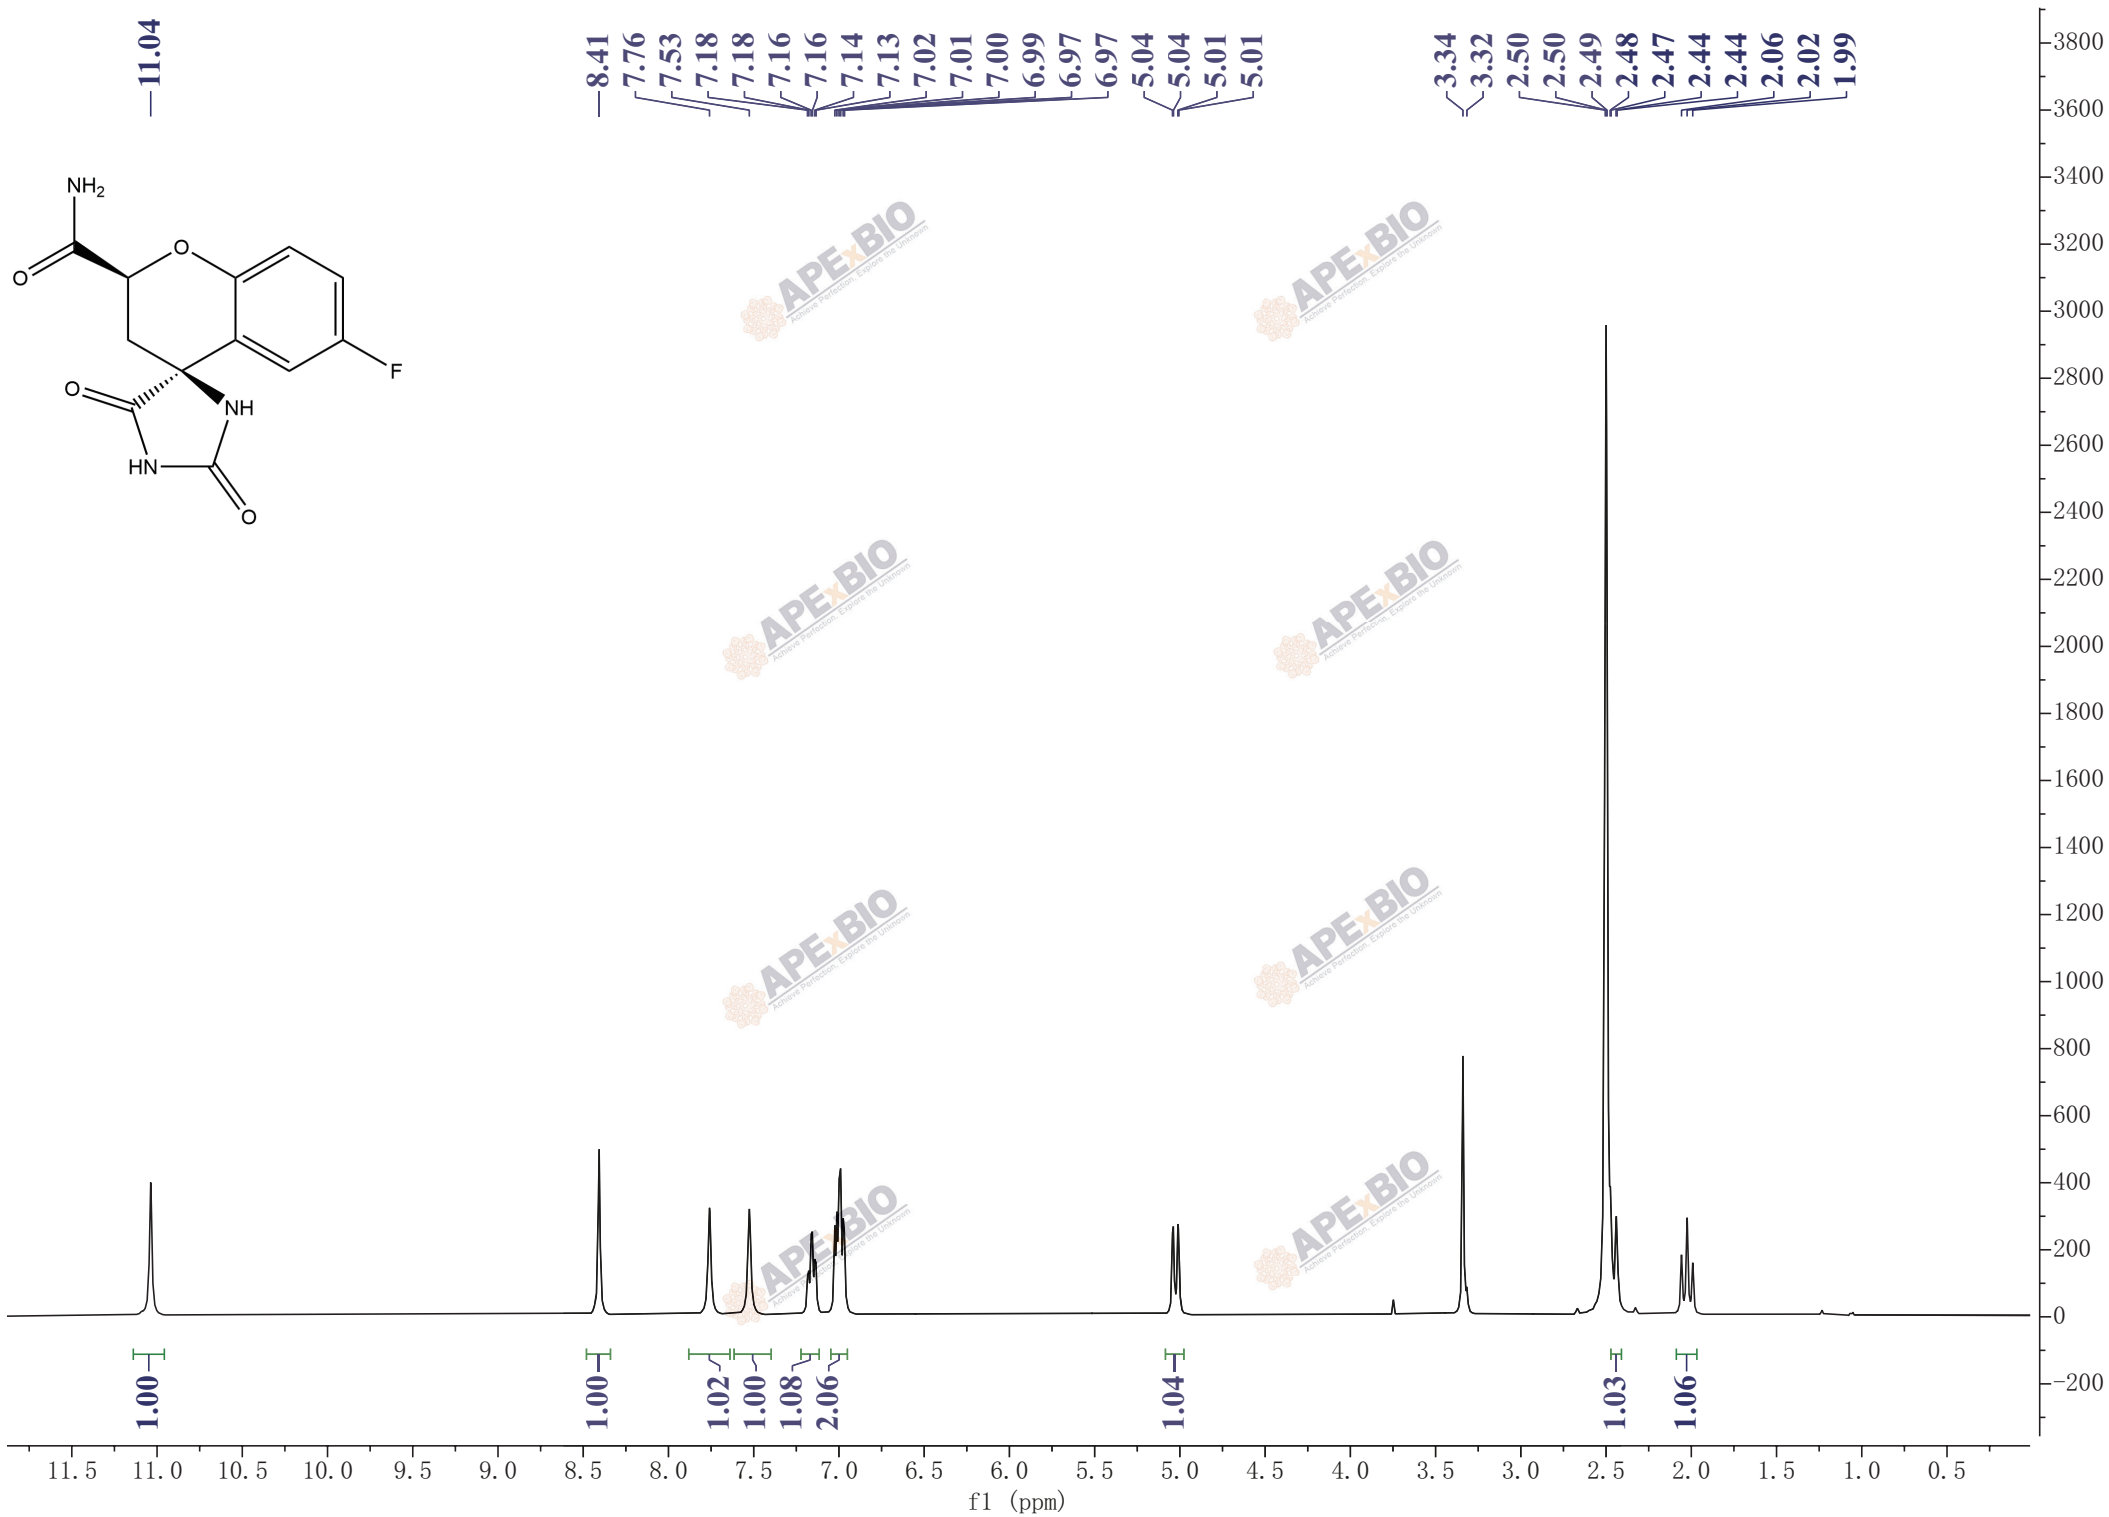

—11.04

—8.41
 —7.76
 —7.53
 —7.18
 —7.18
 —7.16
 —7.16
 —7.14
 —7.13
 —7.02
 —7.01
 —7.00
 —6.99
 —6.97
 —6.97
 —5.04
 —5.04
 —5.01
 —5.01

—3.34
 —3.32
 —2.50
 —2.50
 —2.49
 —2.48
 —2.47
 —2.44
 —2.44
 —2.06
 —2.02
 —1.99

APEX-BIO
 Active Purification. Explore the Unknown.